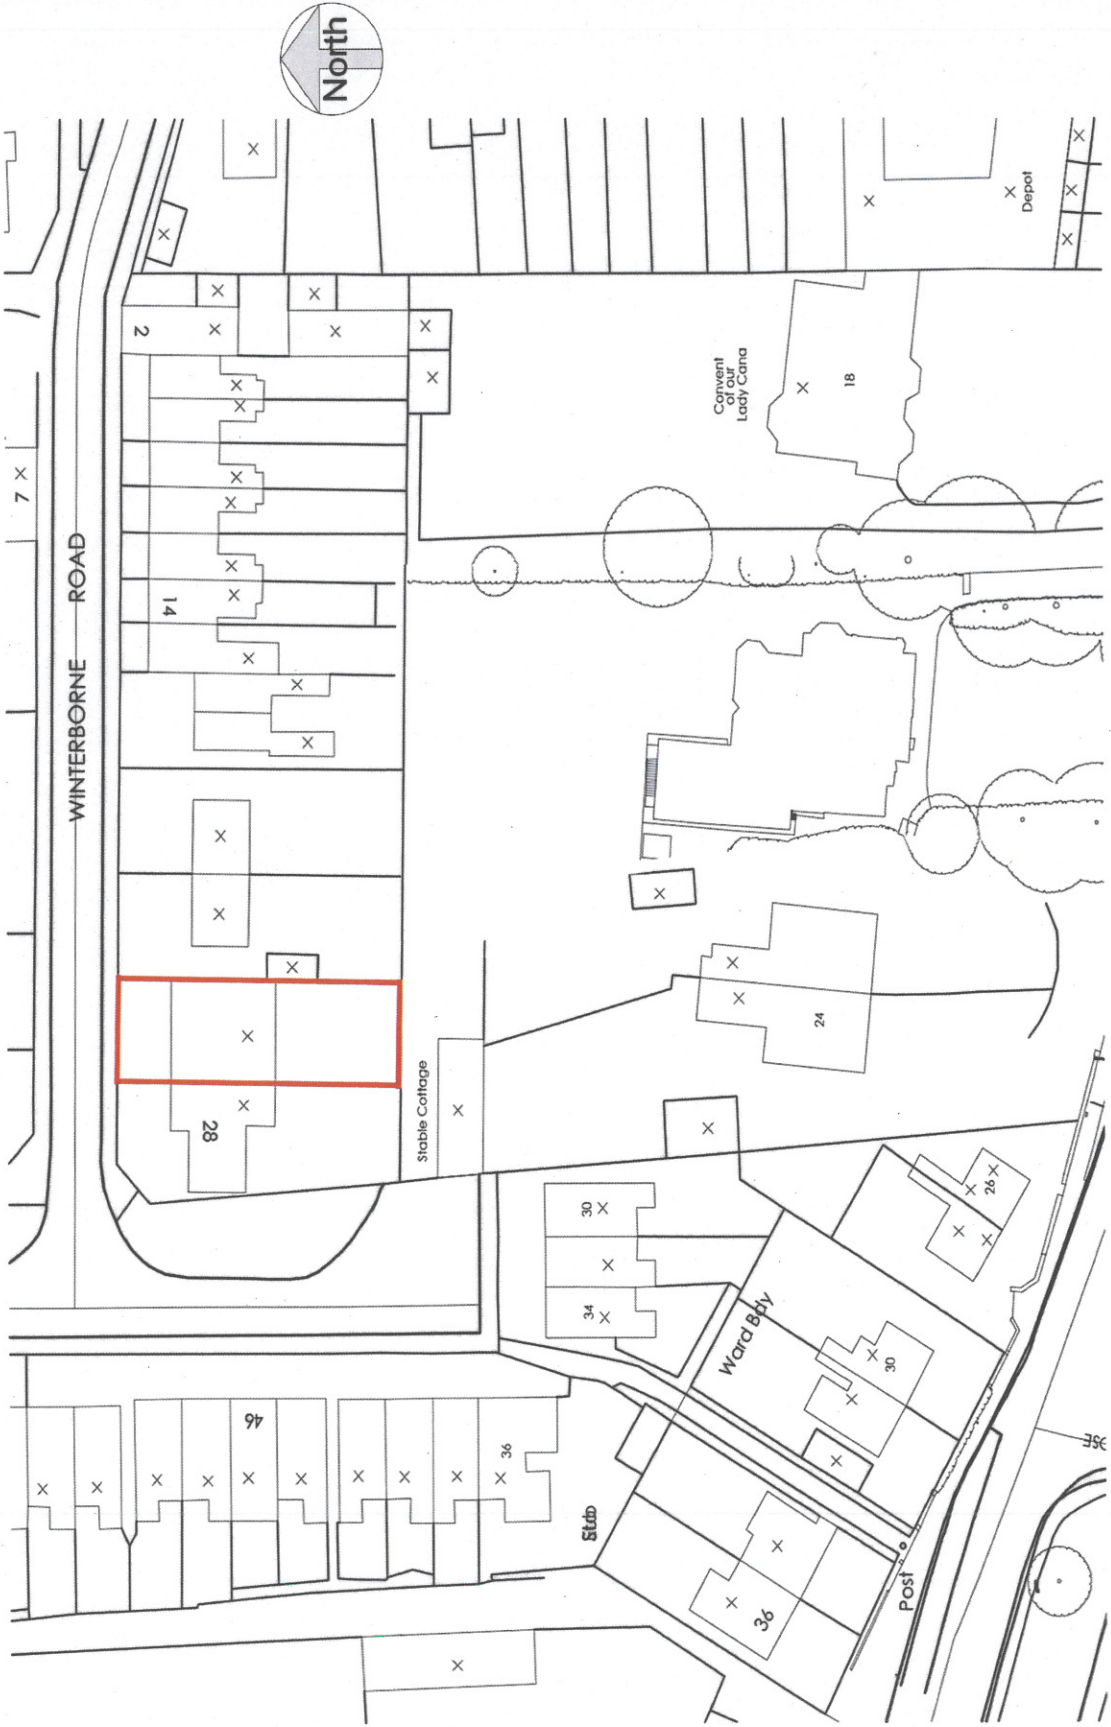

Accuracy

Only the original drawings should be relied on for accurate measurements.

© 2014 Zenith Architecture Limited

Mr & Mrs Caron

26 Winterborne Rd

Location Plan

Project number	PRJ/14/003
Date	23/05/2014
Drawn by	YA
Checked by	Checker
Scale	A108 1:500

0m 5 10 20

*Red Line indicates boundaries of clients' property